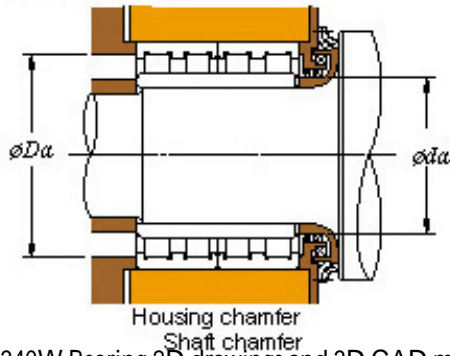

# LWB BEARING PRODUCTION CO., LTD.

■ Mounting dimensions

76FC54340W Bearing 2D drawings and 3D CAD models

## 76FC54340W KOYO Four-row cylindrical roller bearings

Bearing No. 76FC54340W

Bearing No.	76FC54340W
d	380
D	540
B	340
r(min)	4
Cr	4940
C0r	10300
Cu	1010
Fw	422
C	340
r1(min)	4
da(min)	398
Da(max)	522
Da(min)	502
ra(max)	3
rb(max)	3
(Refer.) Mass(kg)	256