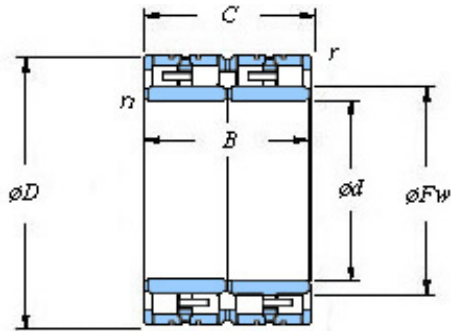

# LWB BEARING PRODUCTION CO., LTD.

■ Mounting dimensions

76FC54340W Bearing 2D drawings and 3D CAD models

## 76FC54340W KOYO Four-row cylindrical roller bearings

Bearing No. 76FC54340W

Bearing No.	76FC54340W
d	380
D	540
B	340
r(min)	4
Cr	4940
C0r	10300
Cu	1010
Fw	422
C	340
r1(min)	4
da(min)	398
Da(max)	522
Da(min)	502
ra(max)	3
rb(max)	3
(Refer.) Mass(kg)	256