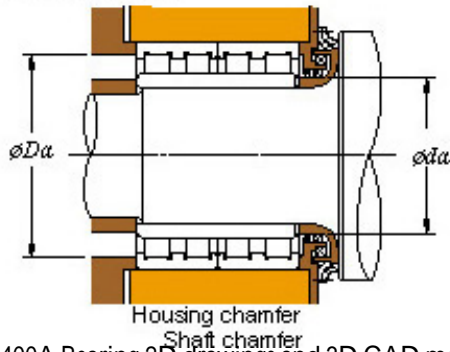

# LWB BEARING PRODUCTION CO., LTD.

■ Mounting dimensions

74FC54400A Bearing 2D drawings and 3D CAD models

## 74FC54400A KOYO Four-row cylindrical roller bearings

Bearing No. 74FC54400A

Bearing No.	74FC54400A
d	370
D	540
B	400
r(min)	4
Cr	5570
C0r	11500
Cu	1130
Fw	415
C	400
r1(min)	4
da(min)	388
Da(max)	522
Da(min)	499
ra(max)	3
rb(max)	3
(Refer.) Mass(kg)	311