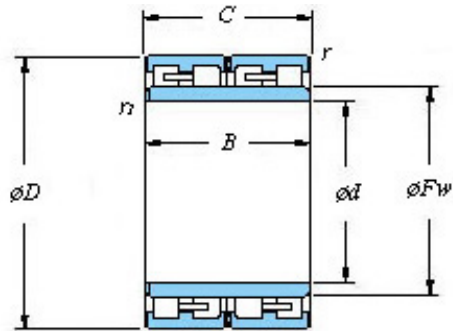

# LWB BEARING PRODUCTION CO., LTD.

■ Mounting dimensions

74FC54400A Bearing 2D drawings and 3D CAD models

## 74FC54400A KOYO Four-row cylindrical roller bearings

Bearing No. 74FC54400A

Bearing No.	74FC54400A
d	370
D	540
B	400
r(min)	4
Cr	5570
C0r	11500
Cu	1130
Fw	415
C	400
r1(min)	4
da(min)	388
Da(max)	522
Da(min)	499
ra(max)	3
rb(max)	3
(Refer.) Mass(kg)	311