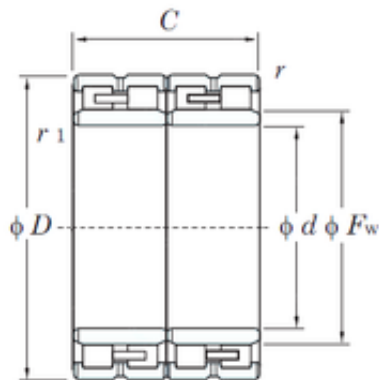

LWB BEARING PRODUCTION CO., LTD.

74FC52400W KOYO Four-row cylindrical roller bearings

Bearing No. 74FC52400W

74FC52400W Bearing 2D drawings and 3D CAD models

Size	370x520x400 mm
Bore Diameter	370 mm
Outer Diameter	520 mm
Width	400 mm
d	370 mm
Fw	413 mm
D	520 mm
B	400 mm
C	400 mm
r min.	5 mm
r1 min.	5 mm
Weight	268 Kg
Basic dynamic load rating (C)	4740 kN
Bearing No.	74FC52400W
r(min)	5
Cr	5080
C0r	11900
Cu	1150
r1(min)	5
da(min)	392
Da(max)	498
Da(min)	481
ra(max)	4
rb(max)	4
(Refer.) Mass(kg)	268