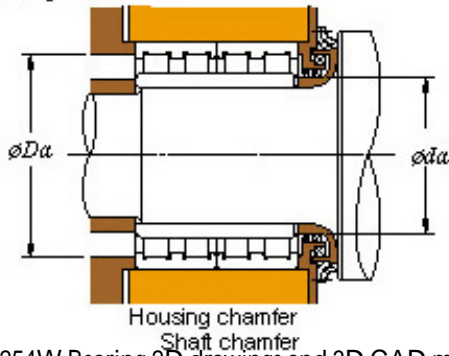

# LWB BEARING PRODUCTION CO., LTD.

■ Mounting dimensions

69FC46254W Bearing 2D drawings and 3D CAD models

## 69FC46254W KOYO Four-row cylindrical roller bearings

Bearing No. 69FC46254W

Bearing No.	69FC46254W
d	343.052
D	457.098
B	254
r(min)	3
Cr	2830
C0r	6190
Cu	632
Fw	374
C	254
r1(min)	3
da(min)	358
Da(max)	443
Da(min)	430
ra(max)	2.5
rb(max)	2.5
(Refer.)Mass(kg)	112