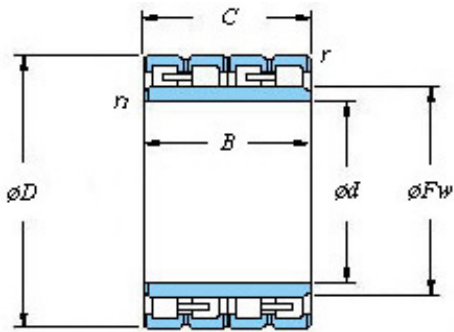

# LWB BEARING PRODUCTION CO., LTD.

■ Mounting dimensions

69FC46254W Bearing 2D drawings and 3D CAD models

## 69FC46254W KOYO Four-row cylindrical roller bearings

Bearing No. 69FC46254W

Bearing No.	69FC46254W
d	343.052
D	457.098
B	254
r(min)	3
Cr	2830
C0r	6190
Cu	632
Fw	374
C	254
r1(min)	3
da(min)	358
Da(max)	443
Da(min)	430
ra(max)	2.5
rb(max)	2.5
(Refer.)Mass(kg)	112