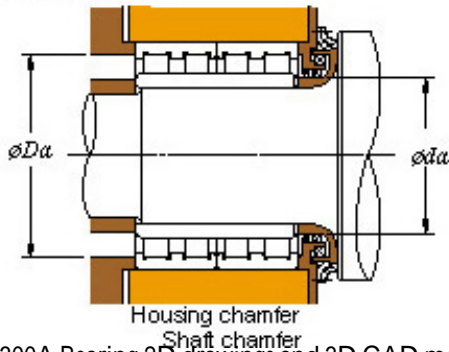

# LWB BEARING PRODUCTION CO., LTD.

■ Mounting dimensions

68FC49300A Bearing 2D drawings and 3D CAD models

## 68FC49300A KOYO Four-row cylindrical roller bearings

Bearing No. 68FC49300A

Bearing No.	68FC49300A
d	340
D	490
B	300
r(min)	5
Cr	3950
C0r	7850
Cu	797
Fw	379
C	300
r1(min)	5
da(min)	362
Da(max)	468
Da(min)	453
ra(max)	4
rb(max)	4
(Refer.) Mass(kg)	182