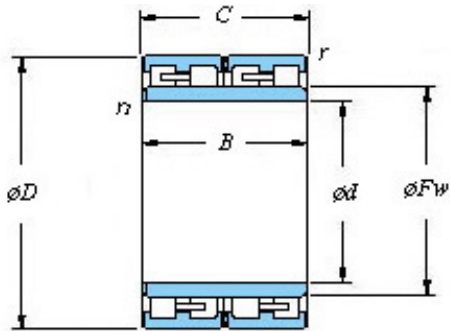

# LWB BEARING PRODUCTION CO., LTD.

■ Mounting dimensions

68FC49300A Bearing 2D drawings and 3D CAD models

## 68FC49300A KOYO Four-row cylindrical roller bearings

Bearing No. 68FC49300A

Bearing No.	68FC49300A
d	340
D	490
B	300
r(min)	5
Cr	3950
C0r	7850
Cu	797
Fw	379
C	300
r1(min)	5
da(min)	362
Da(max)	468
Da(min)	453
ra(max)	4
rb(max)	4
(Refer.) Mass(kg)	182