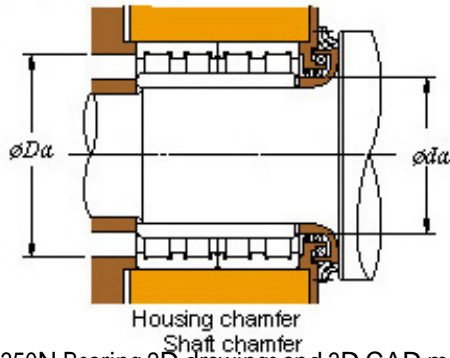

LWB BEARING PRODUCTION CO., LTD.

■ Mounting dimensions

68FC48350N Bearing 2D drawings and 3D CAD models

68FC48350N KOYO Four-row cylindrical roller bearings

Bearing No. 68FC48350N

Bearing No.	68FC48350N
d	340
D	480
B	385
r(min)	2.1
Cr	5130
C0r	11500
Cu	1150
Fw	378
C	350
r1(min)	SP
da(min)	358
Da(max)	468
Da(min)	448
ra(max)	2
rb(max)	3
(Refer.) Mass(kg)	209