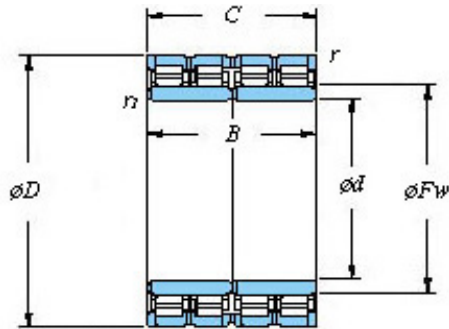

LWB BEARING PRODUCTION CO., LTD.

■ Mounting dimensions

68FC48350N Bearing 2D drawings and 3D CAD models

68FC48350N KOYO Four-row cylindrical roller bearings

Bearing No. 68FC48350N

Bearing No.	68FC48350N
d	340
D	480
B	385
r(min)	2.1
Cr	5130
C0r	11500
Cu	1150
Fw	378
C	350
r1(min)	SP
da(min)	358
Da(max)	468
Da(min)	448
ra(max)	2
rb(max)	3
(Refer.) Mass(kg)	209