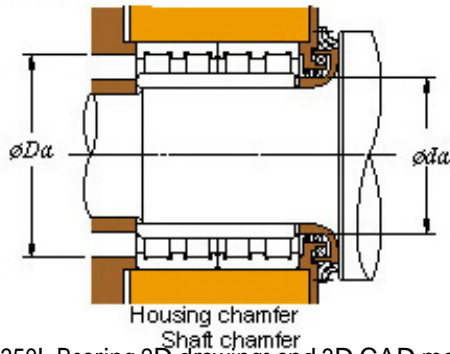

LWB BEARING PRODUCTION CO., LTD.

■ Mounting dimensions

68FC48350L Bearing 2D drawings and 3D CAD models

68FC48350L KOYO Four-row cylindrical roller bearings

Bearing No. 68FC48350L

Bearing No.	68FC48350L
d	340
D	480
B	350
r(min)	4
Cr	5200
C0r	11400
Cu	1150
Fw	376
C	350
r1(min)	4
da(min)	358
Da(max)	462
Da(min)	448
ra(max)	3
rb(max)	3
(Refer.) Mass(kg)	201