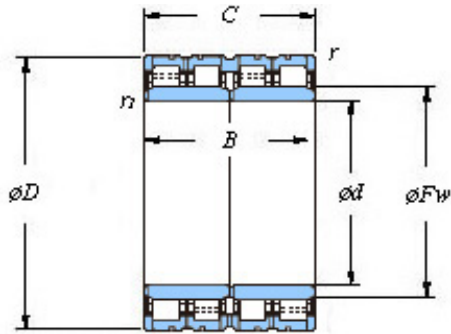

LWB BEARING PRODUCTION CO., LTD.

■ Mounting dimensions

68FC48350L Bearing 2D drawings and 3D CAD models

68FC48350L KOYO Four-row cylindrical roller bearings

Bearing No. 68FC48350L

Bearing No.	68FC48350L
d	340
D	480
B	350
r(min)	4
Cr	5200
C0r	11400
Cu	1150
Fw	376
C	350
r1(min)	4
da(min)	358
Da(max)	462
Da(min)	448
ra(max)	3
rb(max)	3
(Refer.) Mass(kg)	201