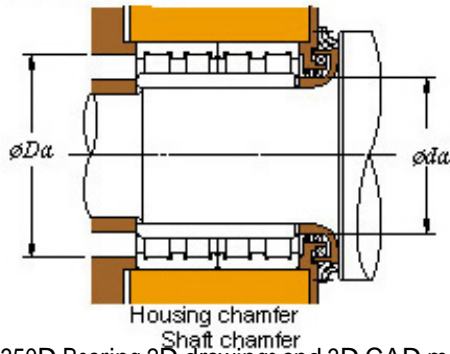

# LWB BEARING PRODUCTION CO., LTD.

■ Mounting dimensions

68FC48350D Bearing 2D drawings and 3D CAD models

## 68FC48350D KOYO Four-row cylindrical roller bearings

Bearing No. 68FC48350D

Bearing No.	68FC48350D
d	340
D	480
B	350
r(min)	3
Cr	5130
C0r	11500
Cu	1150
Fw	378
C	350
r1(min)	SP
da(min)	354
Da(max)	466
Da(min)	448
ra(max)	2.5
rb(max)	2
(Refer.) Mass(kg)	201