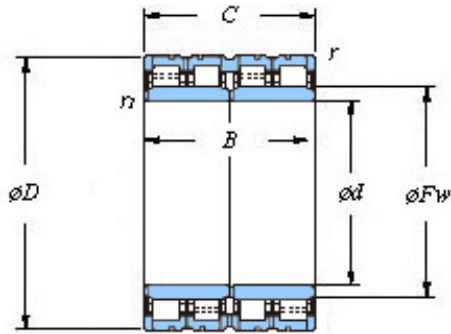

# LWB BEARING PRODUCTION CO., LTD.

■ Mounting dimensions

68FC48350D Bearing 2D drawings and 3D CAD models

## 68FC48350D KOYO Four-row cylindrical roller bearings

Bearing No. 68FC48350D

Bearing No.	68FC48350D
d	340
D	480
B	350
r(min)	3
Cr	5130
C0r	11500
Cu	1150
Fw	378
C	350
r1(min)	SP
da(min)	354
Da(max)	466
Da(min)	448
ra(max)	2.5
rb(max)	2
(Refer.) Mass(kg)	201