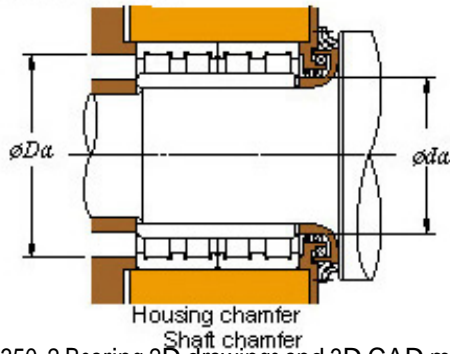

LWB BEARING PRODUCTION CO., LTD.

■ Mounting dimensions

68FC48350-2 Bearing 2D drawings and 3D CAD models

68FC48350-2 KOYO Four-row cylindrical roller bearings

Bearing No. 68FC48350-2

Bearing No.	68FC48350-2
d	340
D	480
B	350
r(min)	4
Cr	4920
C0r	11100
Cu	1100
Fw	378
C	350
r1(min)	SP
da(min)	354
Da(max)	462
Da(min)	446
ra(max)	3
rb(max)	2
(Refer.)Mass(kg)	211