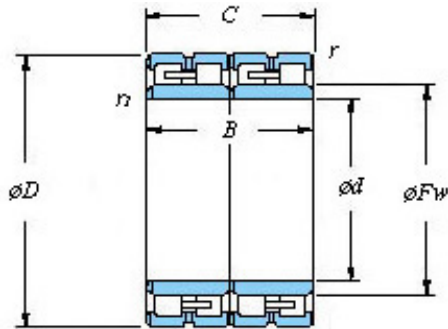

LWB BEARING PRODUCTION CO., LTD.

■ Mounting dimensions

68FC48350-2 Bearing 2D drawings and 3D CAD models

68FC48350-2 KOYO Four-row cylindrical roller bearings

Bearing No. 68FC48350-2

Bearing No.	68FC48350-2
d	340
D	480
B	350
r(min)	4
Cr	4920
C0r	11100
Cu	1100
Fw	378
C	350
r1(min)	SP
da(min)	354
Da(max)	462
Da(min)	446
ra(max)	3
rb(max)	2
(Refer.)Mass(kg)	211