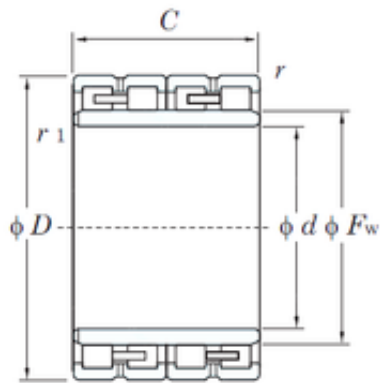

LWB BEARING PRODUCTION CO., LTD.

68FC45250BW KOYO Four-row cylindrical roller bearings

Bearing No. 68FC45250BW

68FC45250BW Bearing 2D drawings and 3D CAD models

Size	340x450x250 mm
Bore Diameter	340 mm
Outer Diameter	450 mm
Width	250 mm
d	340 mm
Fw	368 mm
D	450 mm
B	250 mm
C	250 mm
r min.	2.1 mm
r1 min.	2.1 mm
Weight	106 Kg
Basic dynamic load rating (C)	2750 kN
Bearing No.	68FC45250BW
r(min)	2.1
Cr	2940
C0r	6480
Cu	672
r1(min)	2.1
da(min)	352
Da(max)	438
Da(min)	424
ra(max)	2
rb(max)	2
(Refer.) Mass(kg)	106