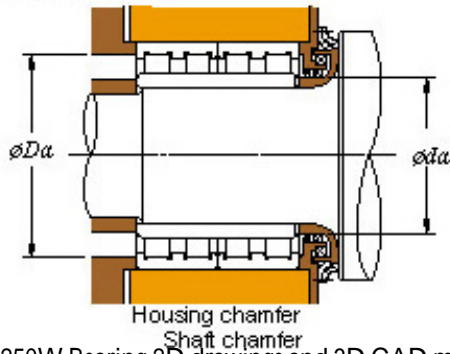

LWB BEARING PRODUCTION CO., LTD.

■ Mounting dimensions

68FC45250W Bearing 2D drawings and 3D CAD models

68FC45250W KOYO Four-row cylindrical roller bearings

Bearing No. 68FC45250W

| Bearing No. | 68FC45250W |
|------------------|------------|
| d | 340 |
| D | 445 |
| B | 250 |
| r(min) | 2.1 |
| Cr | 2690 |
| C0r | 6110 |
| Cu | 626 |
| Fw | 367 |
| C | 250 |
| r1(min) | 4 |
| da(min) | 358 |
| Da(max) | 433 |
| Da(min) | 419 |
| ra(max) | 2 |
| rb(max) | 3 |
| (Refer.)Mass(kg) | 100 |