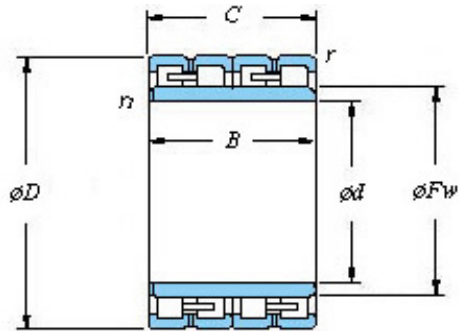

LWB BEARING PRODUCTION CO., LTD.

■ Mounting dimensions

68FC45250W Bearing 2D drawings and 3D CAD models

68FC45250W KOYO Four-row cylindrical roller bearings

Bearing No. 68FC45250W

| Bearing No. | 68FC45250W |
|------------------|------------|
| d | 340 |
| D | 445 |
| B | 250 |
| r(min) | 2.1 |
| Cr | 2690 |
| C0r | 6110 |
| Cu | 626 |
| Fw | 367 |
| C | 250 |
| r1(min) | 4 |
| da(min) | 358 |
| Da(max) | 433 |
| Da(min) | 419 |
| ra(max) | 2 |
| rb(max) | 3 |
| (Refer.)Mass(kg) | 100 |