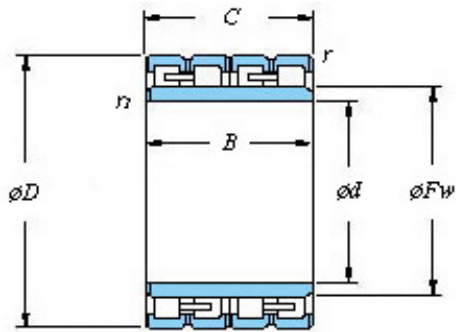

LWB BEARING PRODUCTION CO., LTD.

■ Mounting dimensions

66FC46380W Bearing 2D drawings and 3D CAD models

66FC46380W KOYO Four-row cylindrical roller bearings

Bearing No. 66FC46380W

Bearing No.	66FC46380W
d	330
D	460
B	380
r(min)	2.1
Cr	4700
C0r	10800
Cu	1070
Fw	364
C	380
r1(min)	2.1
da(min)	342
Da(max)	448
Da(min)	428
ra(max)	2
rb(max)	2
(Refer.) Mass(kg)	195