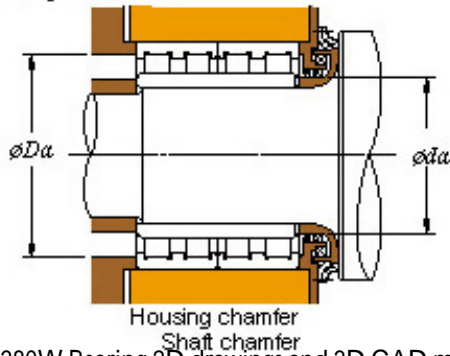

LWB BEARING PRODUCTION CO., LTD.

■ Mounting dimensions

66FC46380W Bearing 2D drawings and 3D CAD models

66FC46380W KOYO Four-row cylindrical roller bearings

Bearing No. 66FC46380W

Bearing No.	66FC46380W
d	330
D	460
B	380
r(min)	2.1
Cr	4700
C0r	10800
Cu	1070
Fw	364
C	380
r1(min)	2.1
da(min)	342
Da(max)	448
Da(min)	428
ra(max)	2
rb(max)	2
(Refer.) Mass(kg)	195