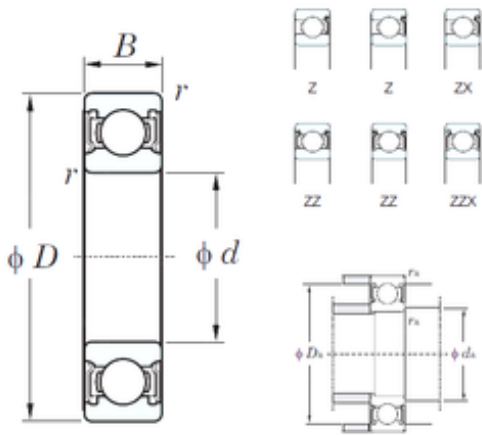

# LWB BEARING PRODUCTION CO., LTD.

90 mm x 125 mm x 18 mm KOYO 6918Z deep groove ball bearings

Bearing No. 6918Z

6918Z Bearing 2D drawings and 3D CAD models

Size	90x125x18 mm
Bore Diameter	90 mm
Outer Diameter	125 mm
Width	18 mm
d	90 mm
D	125 mm
B	18 mm
C	18 mm
r min.	1,1 mm
da min.	96,5 mm
da max	97,5 mm
Da max.	118,5 mm
ra max.	1 mm
Weight	0,565 Kg
Basic dynamic load rating (C)	32,8 kN
Basic static load rating (C0)	31,6 kN
(Grease) Lubrication Speed	5100 r/min
(Oil) Lubrication Speed	6000 r/min