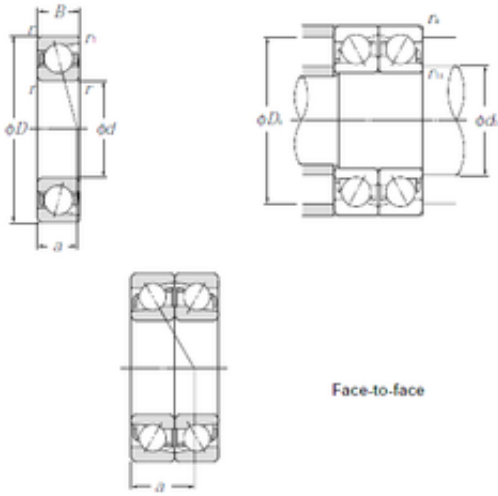

LWB BEARING PRODUCTION CO., LTD.

90 mm x 125 mm x 18 mm CYSD 7918CDF
angular contact ball bearings

Bearing No. 7918CDF

Size	90x125x18 mm
Bore Diameter	90 mm
Outer Diameter	125 mm
Width	18 mm
d	90 mm
D	125 mm
B	18 mm
C	18 mm
Angle (°)	15 °
r min.	1,1 mm
2B	36 mm
Weight	1,098 Kg
Basic dynamic load rating (C)	66 kN
Basic static load rating (C0)	88,5 kN
(Grease) Lubrication Speed	6100 r/min

7918CDF Bearing 2D drawings and 3D CAD models