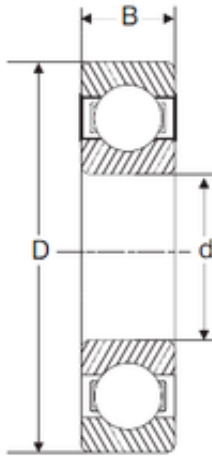

LWB BEARING PRODUCTION CO., LTD.

90 mm x 125 mm x 18 mm SIGMA 61918 deep groove ball bearings

Bearing No. 61918

Size	90x125x18 mm
Bore Diameter	90 mm
Outer Diameter	125 mm
Width	18 mm
d	90 mm
D	125 mm
B	18 mm
C	18 mm

61918 Bearing 2D drawings and 3D CAD models