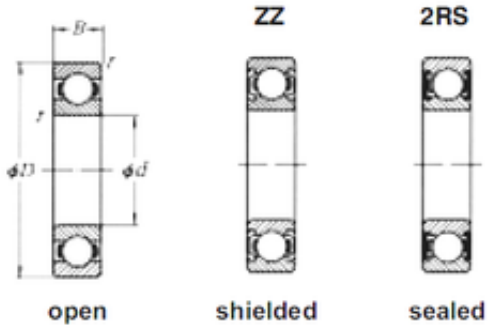

# LWB BEARING PRODUCTION CO., LTD.

75 mm x 95 mm x 10 mm Loyal 61815 deep groove ball bearings

Bearing No. 61815

Size	75x95x10 mm
Bore Diameter	75 mm
Outer Diameter	95 mm
Width	10 mm
d	75 mm
D	95 mm
B	10 mm
C	10 mm

61815 Bearing 2D drawings and 3D CAD models