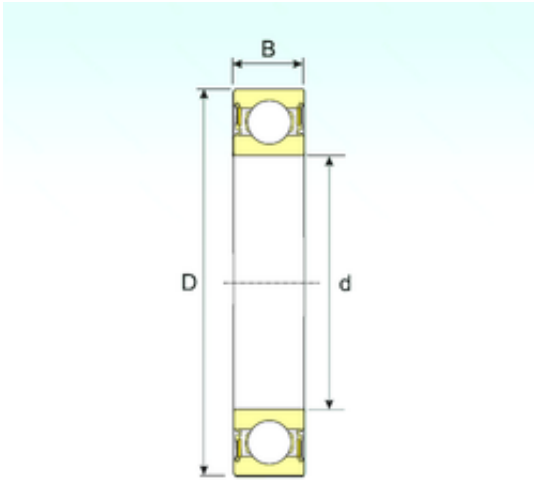

# LWB BEARING PRODUCTION CO., LTD.

75 mm x 95 mm x 10 mm ISB 61815-2RS deep groove ball bearings

Bearing No. 61815-2RS

Size	75x95x10 mm
Bore Diameter	75 mm
Outer Diameter	95 mm
Width	10 mm
d	75 mm
D	95 mm
B	10 mm
C	10 mm
Weight	0,15 Kg
Basic dynamic load rating (C)	12,45 kN
Basic static load rating (C0)	14,02 kN

61815-2RS Bearing 2D drawings and 3D CAD models