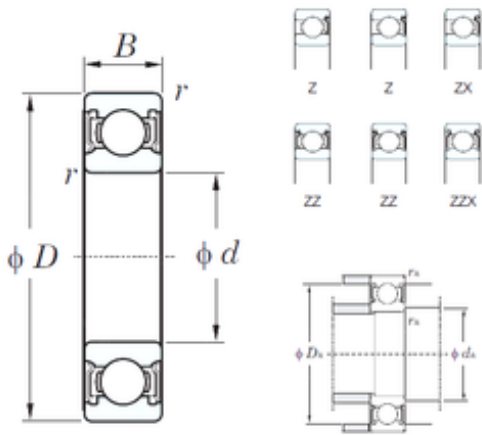

# LWB BEARING PRODUCTION CO., LTD.

75 mm x 95 mm x 10 mm KOYO 6815Z deep groove ball bearings

Bearing No. 6815Z

6815Z Bearing 2D drawings and 3D CAD models

Size	75x95x10 mm
Bore Diameter	75 mm
Outer Diameter	95 mm
Width	10 mm
d	75 mm
D	95 mm
B	10 mm
C	10 mm
r min.	0,6 mm
da min.	79 mm
da max	79 mm
Da max.	91 mm
ra max.	0,6 mm
Weight	0,142 Kg
Basic dynamic load rating (C)	12,5 kN
Basic static load rating (C0)	12,9 kN
(Grease) Lubrication Speed	6400 r/min
(Oil) Lubrication Speed	7600 r/min