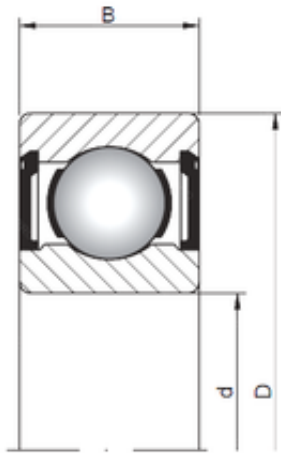

# LWB BEARING PRODUCTION CO., LTD.

6 mm x 13 mm x 5 mm Loyal 628/6 ZZ deep groove ball bearings

Bearing No. 628/6 ZZ

Size	6x13x5 mm
Bore Diameter	6 mm
Outer Diameter	13 mm
Width	5 mm
d	6 mm
D	13 mm
B	5 mm
C	5 mm
Weight	0,003 Kg
Basic dynamic load rating (C)	0,88 kN
Basic static load rating (C0)	0,383 kN
(Grease) Lubrication Speed	39000 r/min

628/6 ZZ Bearing 2D drawings and 3D CAD models