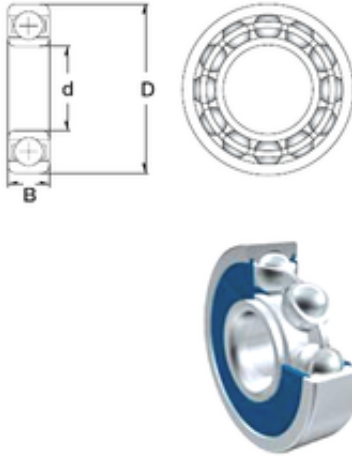

# LWB BEARING PRODUCTION CO., LTD.

60 mm x 95 mm x 18 mm ZEN S6012-2RS deep groove ball bearings

Bearing No. S6012-2RS

Size	60x95x18 mm
Bore Diameter	60 mm
Outer Diameter	95 mm
Width	18 mm
d	60 mm
D	95 mm
B	18 mm
C	18 mm
Weight	0,42 Kg
Basic dynamic load rating (C)	29,6 kN

S6012-2RS Bearing 2D drawings and 3D CAD models