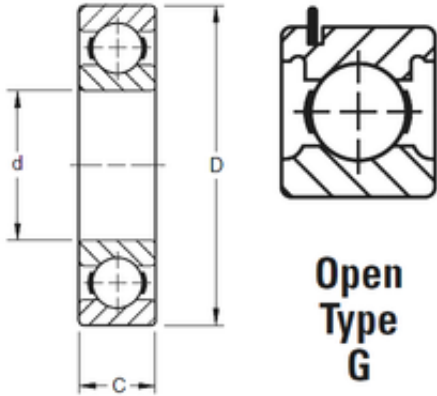

# LWB BEARING PRODUCTION CO., LTD.

60 mm x 95 mm x 18 mm Timken 9112KG deep groove ball bearings

Bearing No. 9112KG

|                               |             |
|-------------------------------|-------------|
| Size                          | 60x95x18 mm |
| Bore Diameter                 | 60 mm       |
| Outer Diameter                | 95 mm       |
| Width                         | 18 mm       |
| d                             | 60 mm       |
| D                             | 95 mm       |
| B                             | 18 mm       |
| C                             | 18 mm       |
| Weight                        | 0,417 Kg    |
| Basic dynamic load rating (C) | 33,4 kN     |

9112KG Bearing 2D drawings and 3D CAD models