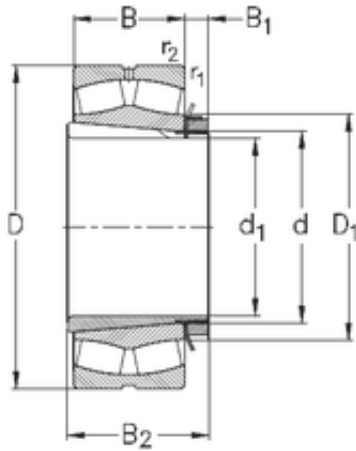

LWB BEARING PRODUCTION CO., LTD.

420 mm x 620 mm x 150 mm NKE 23084-K-MB-W33+OH3084-H spherical roller bearings

Bearing No. 23084-K-MB-W33+OH3084-H

23084-K-MB-W33+OH3084-H Bearing 2D drawings and 3D CAD models

Size	420x620x150 mm
Bore Diameter	420 mm
Outer Diameter	620 mm
Width	150 mm
d	420 mm
d1	400 mm
D	620 mm
B	150 mm
C	150 mm
r1 min.	5 mm
r2 min.	5 mm
B1	52 mm
B2	212 mm
D1	490 mm
Weight	207 Kg
Basic dynamic load rating (C)	2950 kN
Basic static load rating (C0)	5850 kN
Limiting speed	1100 r/min
Calculation factor (e)	0,23
Calculation factor (Y0)	2,7
Calculation factor (Y1)	2,9