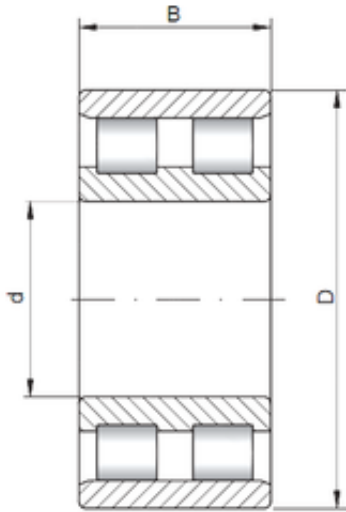

LWB BEARING PRODUCTION CO., LTD.

400 mm x 600 mm x 148 mm Loyal NN3080 cylindrical roller bearings

Bearing No. NN3080

Size	400x600x148 mm
Bore Diameter	400 mm
Outer Diameter	600 mm
Width	148 mm
d	400 mm
D	600 mm
B	148 mm
C	148 mm
Weight	146 Kg
Basic dynamic load rating (C)	2040 kN
Basic static load rating (C0)	4150 kN
(Grease) Lubrication Speed	880 r/min

NN3080 Bearing 2D drawings and 3D CAD models