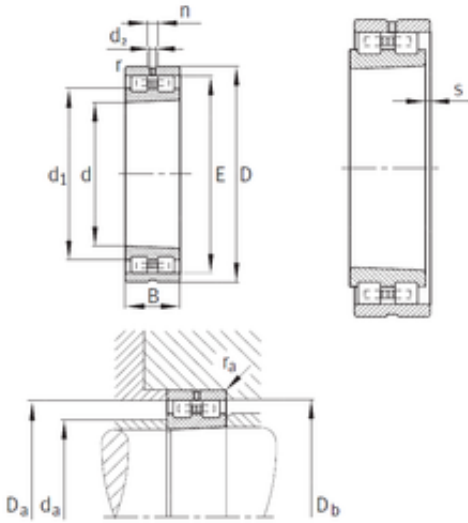

LWB BEARING PRODUCTION CO., LTD.

400 mm x 600 mm x 148 mm INA NN3080-AS-K-M-SP cylindrical roller bearings

Bearing No. NN3080-AS-K-M-SP

Size	400x600x148 mm
Bore Diameter	400 mm
Outer Diameter	600 mm
Width	148 mm
d	400 mm
D	600 mm
E	549 mm
B	148 mm
C	148 mm
n	17,7 mm
d1	477 mm
d2	9,5 mm
r min.	5 mm
da min.	417 mm
Da max.	583 mm
Db min.	553 mm
ra max.	4 mm
S	9,5 mm
Weight	143 Kg
Basic dynamic load rating (C)	2160 kN
Basic static load rating (C0)	4500 kN
(Grease) Lubrication Speed	1 200 r/min
(Oil) Lubrication Speed	1 500 r/min

NN3080-AS-K-M-SP Bearing 2D drawings and 3D CAD models