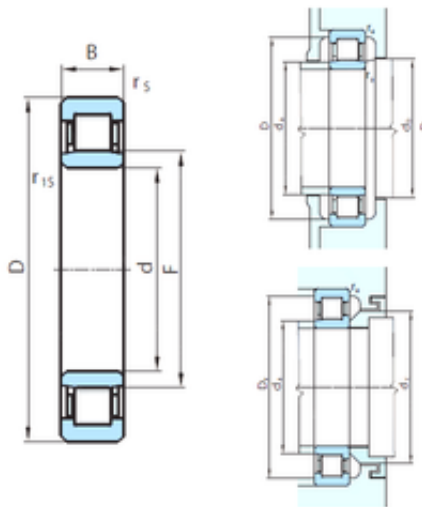

LWB BEARING PRODUCTION CO., LTD.

400 mm x 600 mm x 148 mm PSL NU3080 cylindrical roller bearings

Bearing No. NU3080

NU3080 Bearing 2D drawings and 3D CAD models

Size	400x600x148 mm
Bore Diameter	400 mm
Outer Diameter	600 mm
Width	148 mm
d	400 mm
F	450 mm
D	600 mm
B	148 mm
C	148 mm
r min.	5 mm
r1 max.	5 mm
S	16 mm
da min.	422 mm
da max	435 mm
Da max.	578 mm
db min	455 mm
ra max.	4 mm
Weight	150,5 Kg
Basic dynamic load rating (C)	2255 kN
Basic static load rating (C0)	4900 kN
(Grease) Lubrication Speed	760 r/min