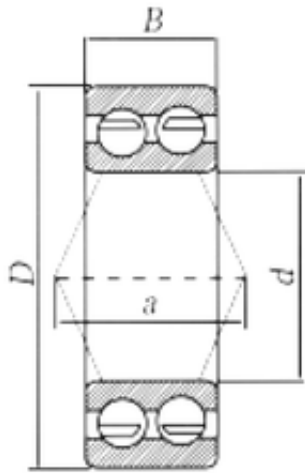

LWB BEARING PRODUCTION CO., LTD.

30 mm x 72 mm x 30,2 mm Loyal 3306 angular contact ball bearings

Bearing No. 3306

Size	30x72x30.2 mm
Bore Diameter	30 mm
Outer Diameter	72 mm
Width	30,2 mm
d	30 mm
D	72 mm
B	30,2 mm
C	30,2 mm

3306 Bearing 2D drawings and 3D CAD models