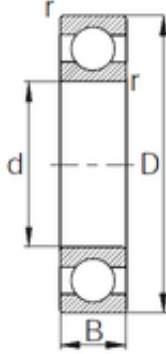

LWB BEARING PRODUCTION CO., LTD.

30 mm x 72 mm x 30,2 mm CYSD W6306 deep groove ball bearings

Bearing No. W6306

Size	30x72x30.2 mm
Bore Diameter	30 mm
Outer Diameter	72 mm
Width	30,2 mm
d	30 mm
D	72 mm
B	30,2 mm
C	30,2 mm
r min.	0,5 mm
Weight	0,549 Kg
Basic dynamic load rating (C)	27 kN

W6306 Bearing 2D drawings and 3D CAD models