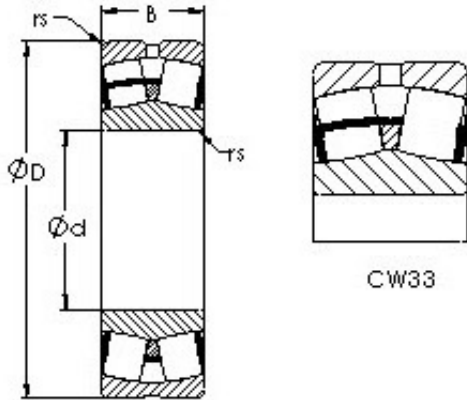

## AST 23136CW33 spherical roller bearings

Bearing No. 23136CW33

Size	180x300x96 mm
Bore Diameter	180 mm
Outer Diameter	300 mm
Width	96 mm
Bearing Type	straight bore, lube groove and holes
Bore Dia (d)	180.0000
Outer Dia (D)	300.0000
Width (B)	96.0000
Radius (min) (rs)	3.000
Dynamic Load Rating (Cr)	1,260,000
Static Load Rating (Cor)	2,110,000
Max Speed (Grease) (X000 RPM)	1
Max Speed (Oil) (X1000 RPM)	2
Weight (g)	30,250.00
Material	52100 Chrome steel, or equivalent

23136CW33 Bearing 2D drawings and 3D CAD models