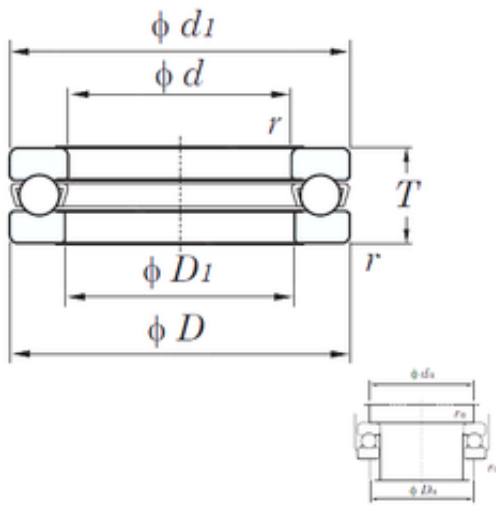

LWB BEARING PRODUCTION CO., LTD.

KOYO 51330 thrust ball bearings

Bearing No. 51330

Size	150x250x80 mm
Bore Diameter	150 mm
Outer Diameter	250 mm
Width	80 mm
d	150 mm
D	250 mm
T	80 mm
r min.	2,1 mm
Basic dynamic load rating (C)	361 kN
Basic static load rating (C0)	1130 kN
(Grease) Lubrication Speed	580 r/min
Bearing No.	51330
r(min)	2.1
Ca	451
Coa	1130
Cu	36.0
Grease lub.	580
Oil lub.	900
d1(max)	245
D1(min)	154
D2(min)	-
D3(min)	-
A	-
R	-
C	-
da(min)	209

51330 Bearing 2D drawings and 3D CAD models

LWB BEARING PRODUCTION CO., LTD.

Da(max)	191
ra(max)	2
(Refer.)Mass(kg)	16.3