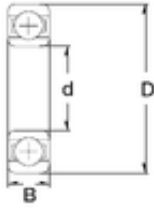

LWB BEARING PRODUCTION CO., LTD.

130 mm x 165 mm x 18 mm ZEN 61826-2RS
deep groove ball bearings

Bearing No. 61826-2RS

Size	130x165x18 mm
Bore Diameter	130 mm
Outer Diameter	165 mm
Width	18 mm
d	130 mm
D	165 mm
B	18 mm
C	18 mm
Basic dynamic load rating (C)	38 kN
Basic static load rating (C0)	43 kN
(Grease) Lubrication Speed	3600 r/min

61826-2RS Bearing 2D drawings and 3D CAD models