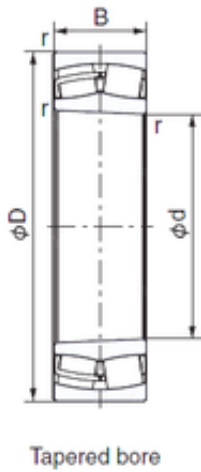

## 110 mm x 180 mm x 56 mm NACHI 23122EX1K cylindrical roller bearings

Bearing No. 23122EX1K

Size	110x180x56 mm
Bore Diameter	110 mm
Outer Diameter	180 mm
Width	56 mm
d	110 mm
D	180 mm
B	56 mm
C	56 mm
r min.	2 mm
Weight	5,7 Kg
Basic dynamic load rating (C)	540 kN
Basic static load rating (C0)	610 kN
(Grease) Lubrication Speed	2700 r/min
(Oil) Lubrication Speed	3600 r/min
Calculation factor (e)	0,29
Calculation factor (Y0)	2,31
Calculation factor (Y1)	2,36

23122EX1K Bearing 2D drawings and 3D CAD models