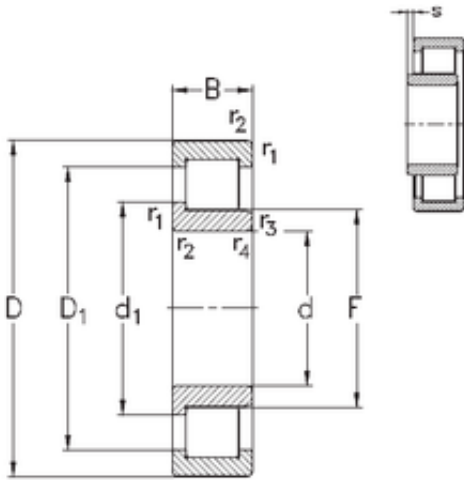

LWB BEARING PRODUCTION CO., LTD.

100 mm x 215 mm x 47 mm NKE NJ320-E-M6 cylindrical roller bearings

Bearing No. NJ320-E-M6

Size	100x215x47 mm
Bore Diameter	100 mm
Outer Diameter	215 mm
Width	47 mm
d	100 mm
F	127,5 mm
D	215 mm
B	47 mm
C	47 mm
r1 min.	3 mm
r2 min.	3 mm
r3 min.	3 mm
r4 min.	3 mm
S	1,2 mm
Weight	7,7 Kg
Basic dynamic load rating (C)	430 kN
Basic static load rating (C0)	435 kN

NJ320-E-M6 Bearing 2D drawings and 3D CAD models